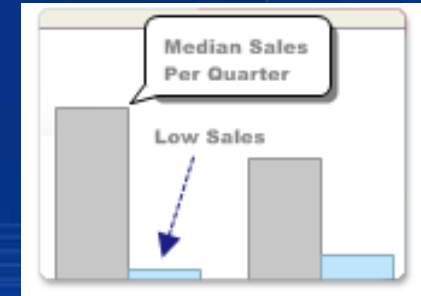

Chart FX for .NET

- Visual Attributes –

Chart

Marker

Maker

Maker