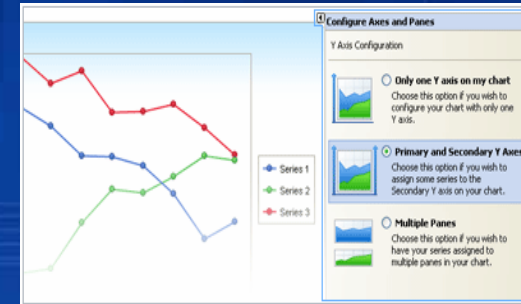

Chart FX for Visual Studio 2005