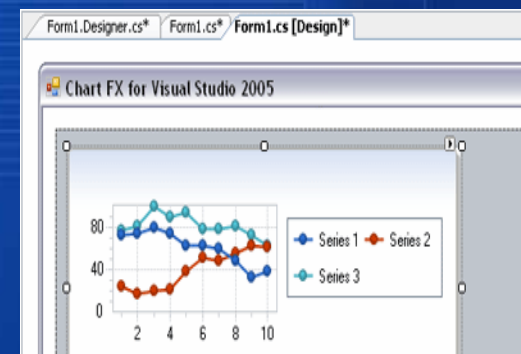

# Chart FX for Visual Studio 2005

- Chart FX for .NET
  - Per Server / Unlimited CPUs (CPU )  
가
  - Web Forms & Windows Forms
  - - .NET Framework 2.x MS Visual Studio 2005 가  
Windows

# Chart FX for Visual Studio 2005

(UI)