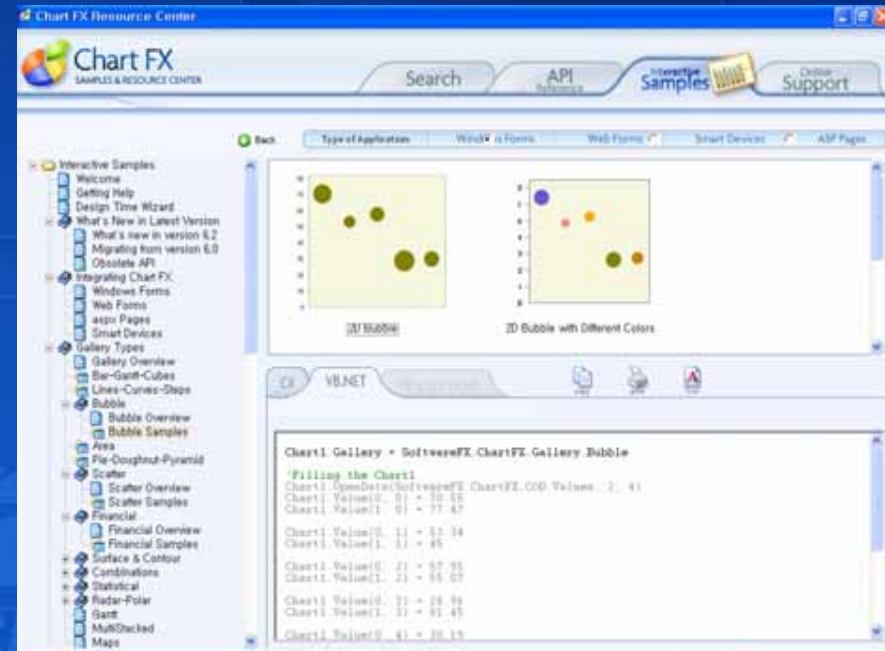

Chart FX for .NET

- Code

- Chart FX for .NET

- Internet

- Chart FX for .NET

- Bit-stream

- ▪

- ▪

- , Drill-down

Chart