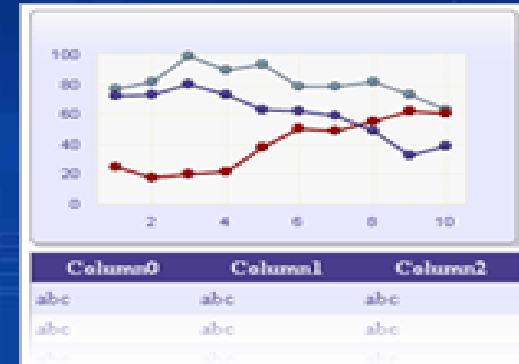

Chart FX for Visual Studio 2005

ASP.NET 2.0

( )

(Look and Feel)